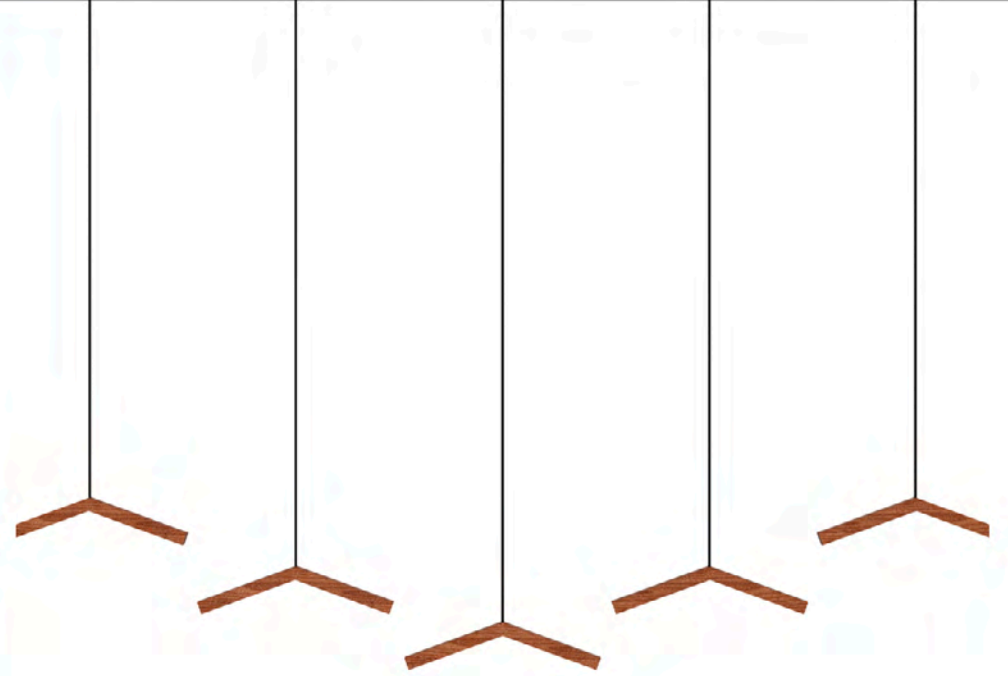

Trine Circular Chandelier

TRINE C H A N D E L I E R

Product Render

Trine circular chandelier is set of three circular rings hung in proportion to illuminate the space below. The rings are arranged following the descending order of their circumferences as they fall from the ceiling.

2X ZED CHANDELIER

Introducing our Hexagon Chandelier: where modern design meets natural beauty. Elevate your space with sustainable elegance and a warm, ambient glow.

HEXAGON CHANDELIER

Elevate your conferences with our sleek LED Conference Light. Crafted from reclaimed teak wood, its modern rectangular design adds both style and sustainability to your meeting space.

CONFERENCE LIGHT

The Flock is an artful masterpiece inspired by the graceful dance of birds in flight. With its V-shaped design, this captivating fixture embodies a sense of freedom and harmony.

FLOCK CHANDELIER