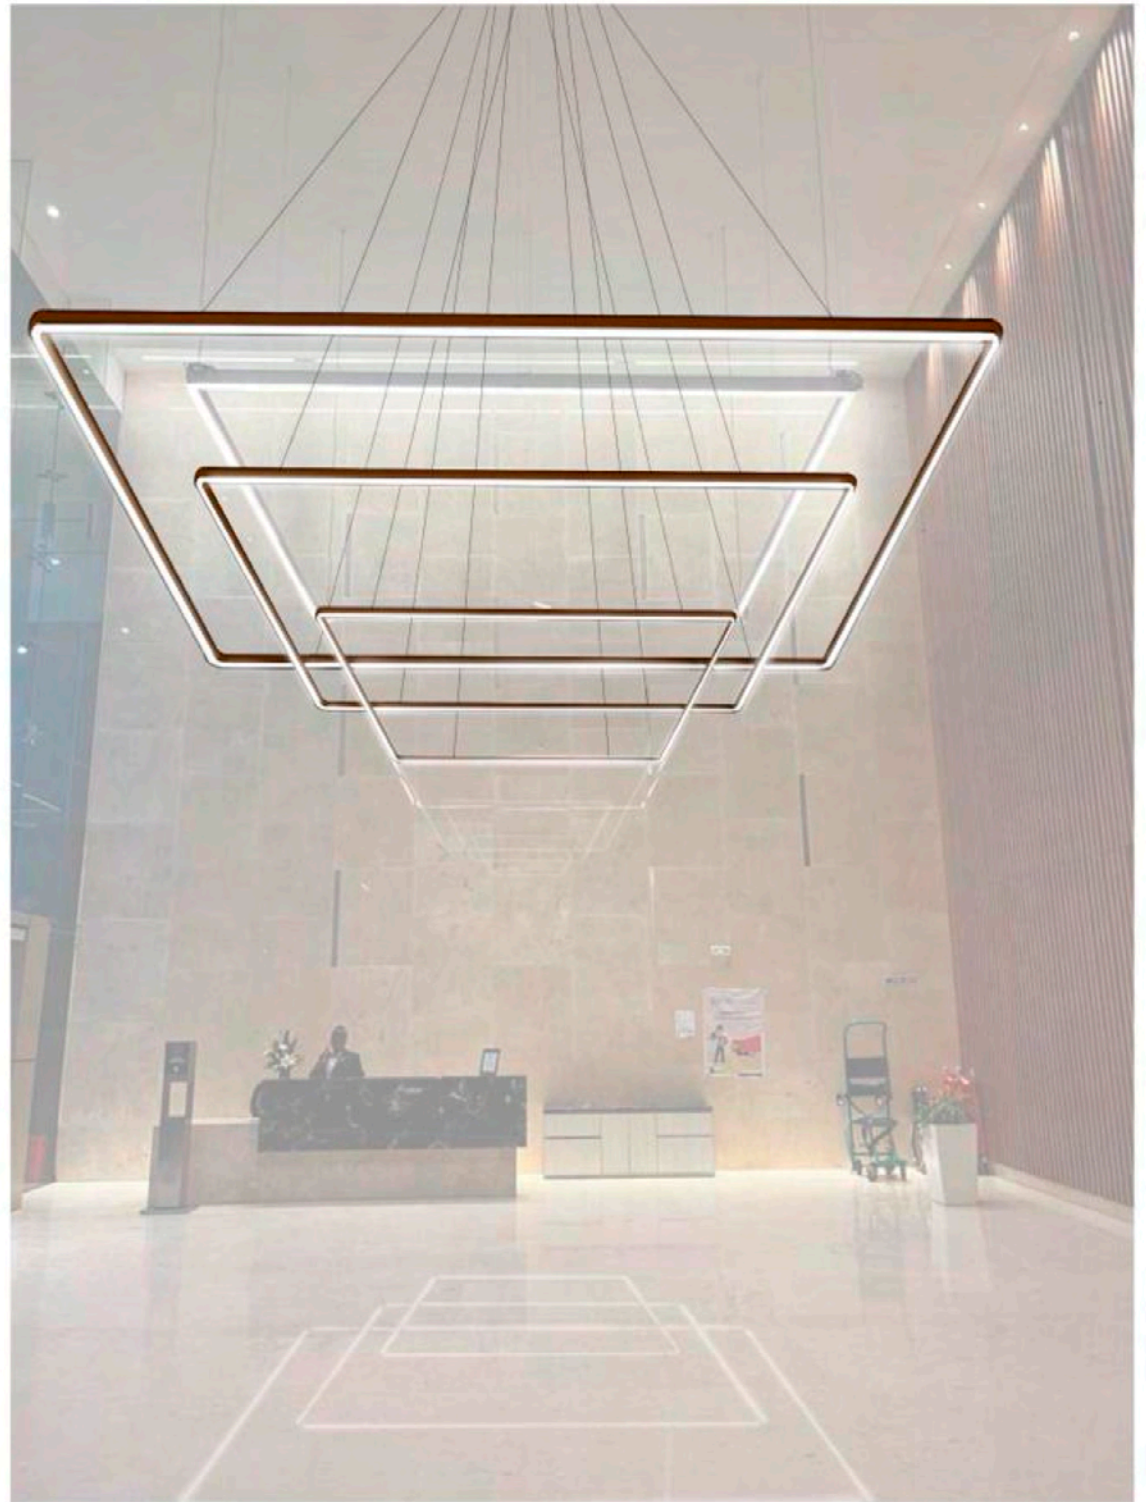

BESPOKE SQUARE