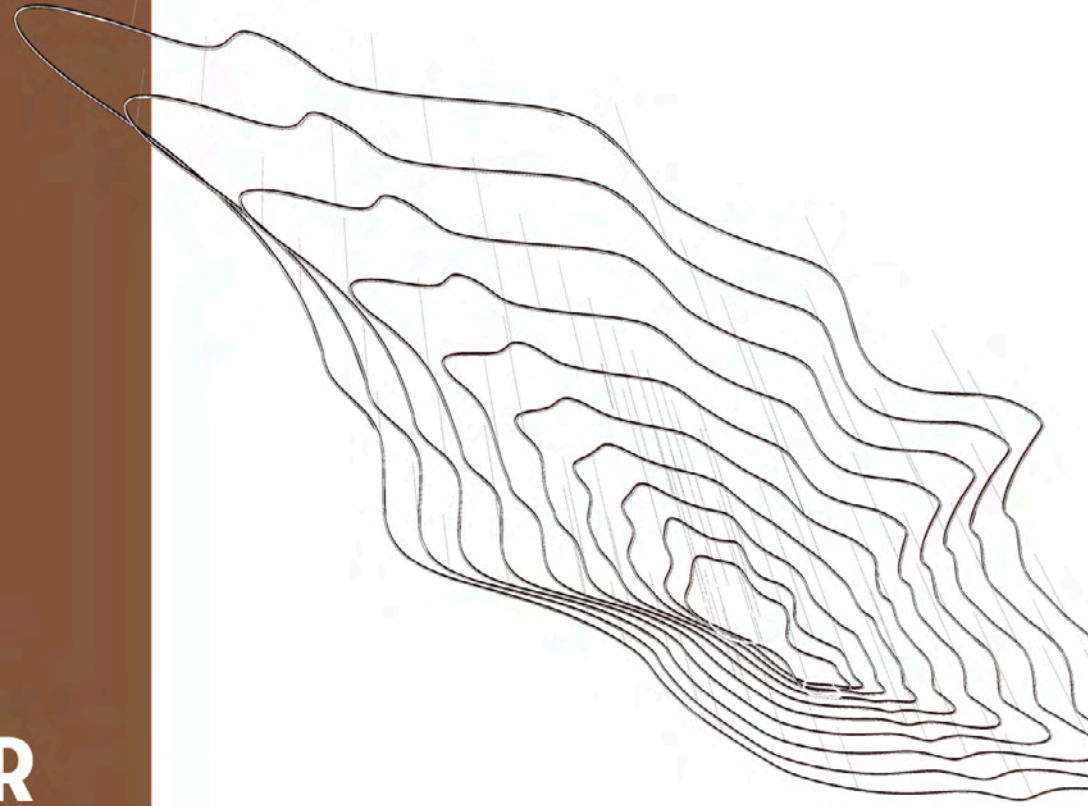

The Contour Chandelier is a harmonious fusion of organic beauty and artistic expression. With its fluid, nature-inspired outlines, this captivating fixture adds a touch of enchantment to any space.

CONTOUR CHANDELIER