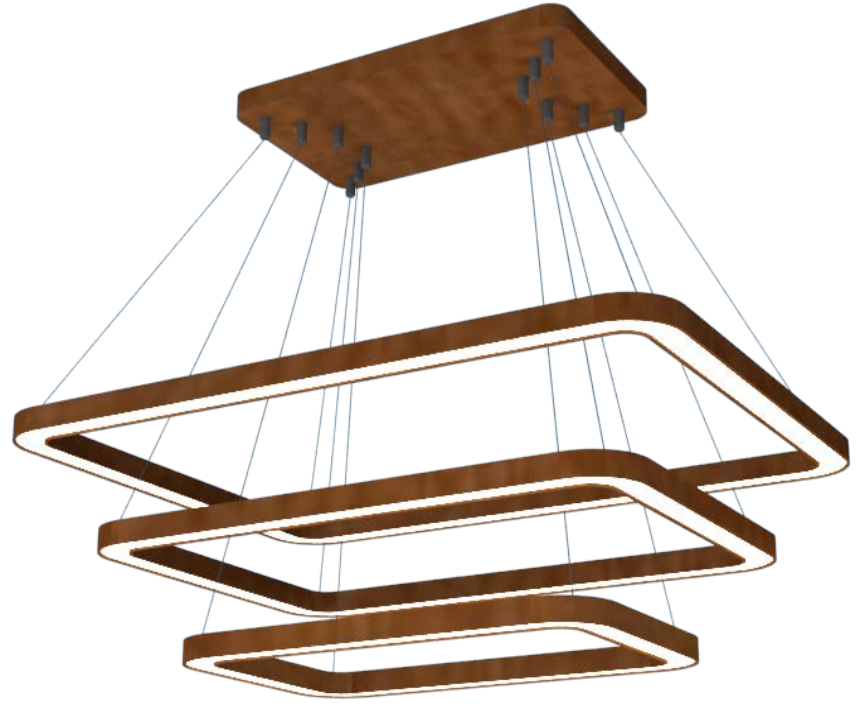

# TRINE CIRCULAR CHANDELIER

*Product Dimensions*  
Maximum diameter 650 mm

*Buy Online*

*Product Code : CH01*

Loop | Chandelier | Teak

Loop is a single ring chandelier, suspended from ceiling. The bottom surface of the ring carries strip light illuminating the space below.

# LOOP CHANDELIER

*Product Dimensions*  
Maximum diameter 650 mm

*Buy Online*

*Product Code : CH04*

*Ellipse | Chandelier | Teak*

Elevate your surroundings with the Ellipse Chandelier, a radiant centerpiece that embodies both elegance and allure.

## ELLIPSE CHANDELIER

Trine Rectangle | Chandelier | Teak

TRINE RECTANGLE CHANDELIER

Trine rectangle chandelier is set of three rectangular rings hung in a proportion to illuminate the space below.