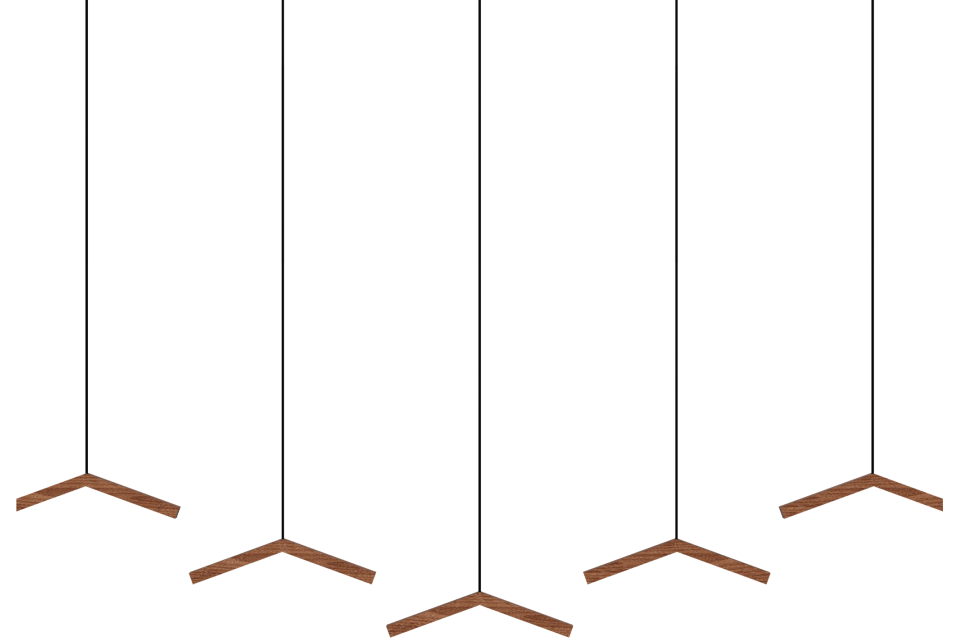

The Flock is an artful masterpiece inspired by the graceful dance of birds in flight. With its V-shaped design, this captivating fixture embodies a sense of freedom and harmony.

FLOCK CHANDELIER